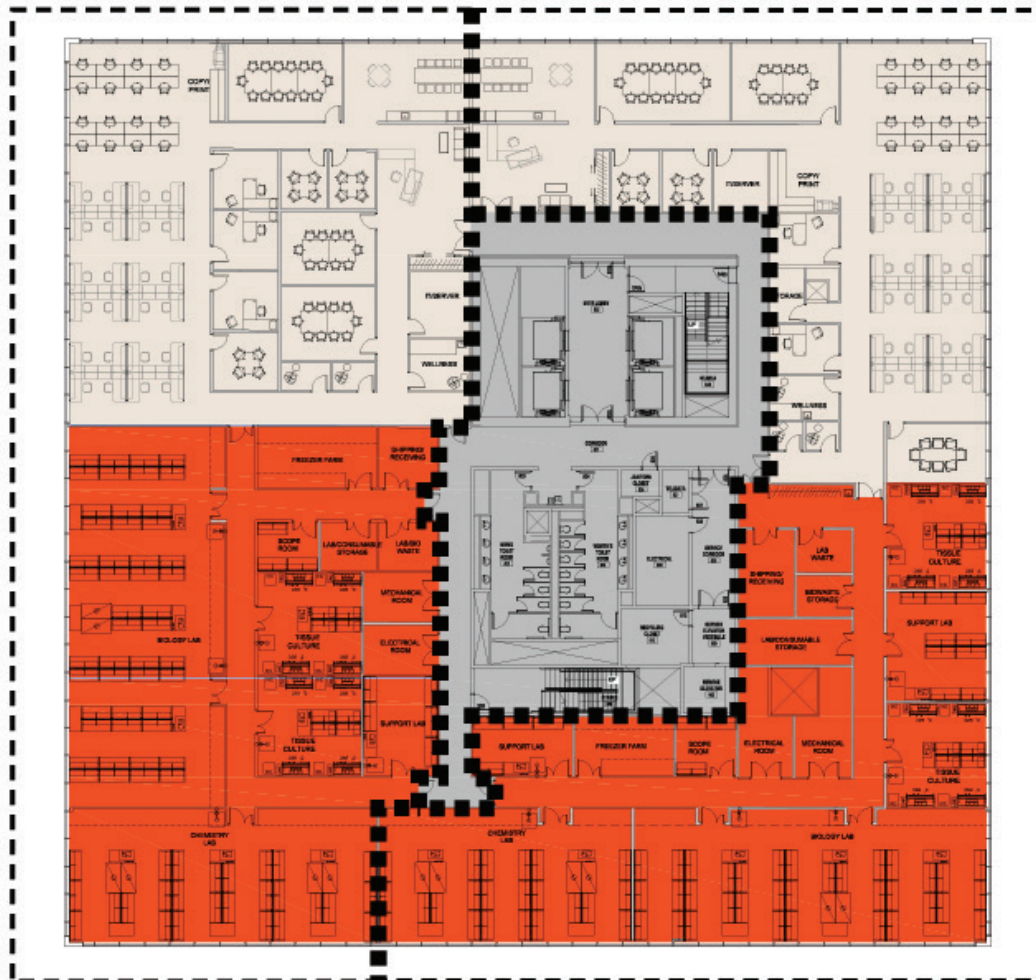

#### OFFICE

- (32) 5' BENCHES
- (48) 6' WORKSTATIONS
- (100) CONFERENCE SEATS
- (8) OFFICES

#### LAB

1,242 LF OF LAB BENCH

- LAB
- OFFICE
- BASE BUILDING

# 100 HOOD PARK DRIVE

FLRS 8-12 | APROX. 37,500 SF/FL

## TYPICAL SPECULATIVE FLOOR

100 HOOD PARK DRIVE

- LAB
- OFFICE
- BASE BUILDING