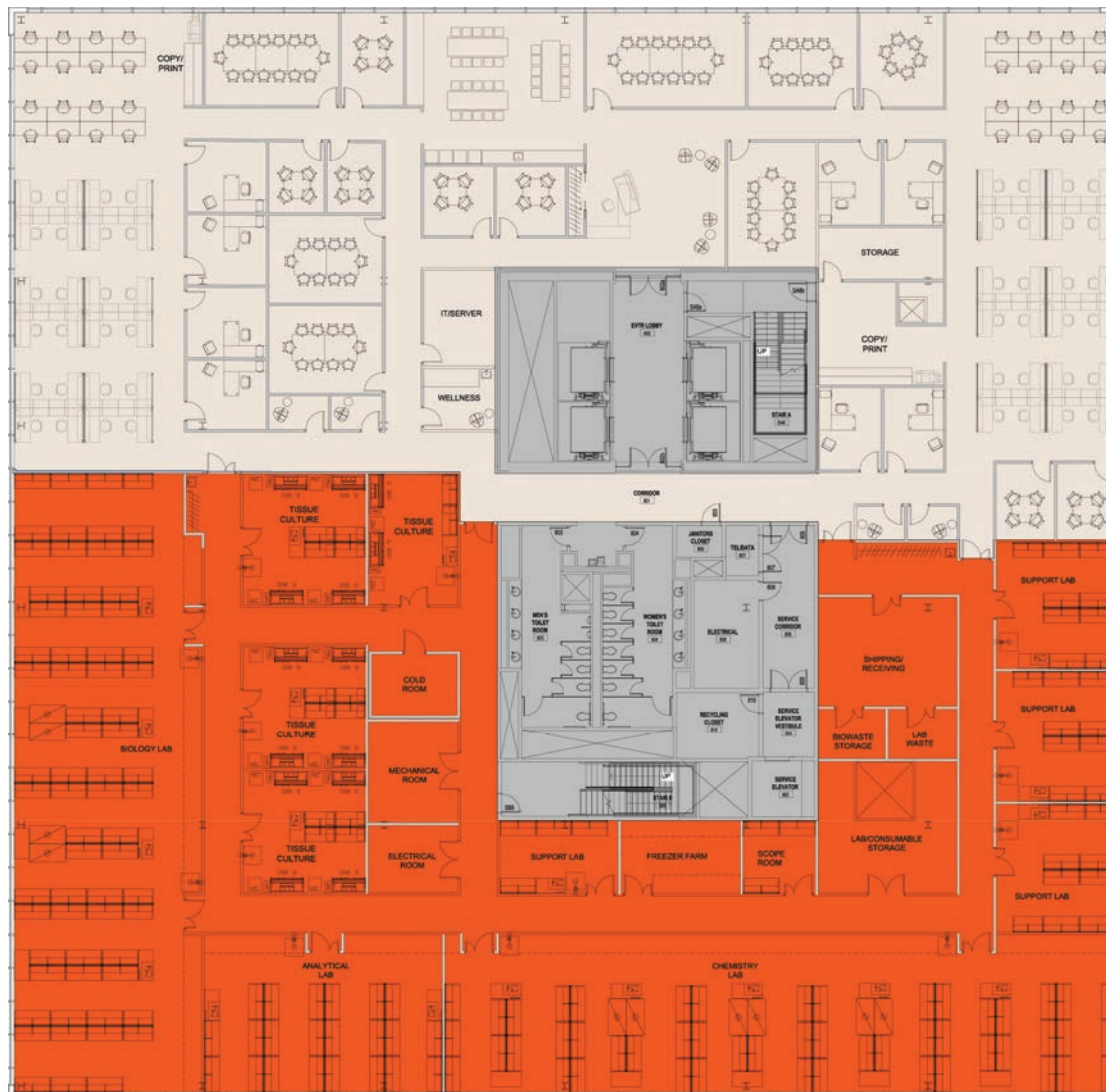

100 HOOD PARK DRIVE

FLRS 8-12 | APPROX. 37,500 SF/FL

TYPICAL SPECULATIVE FLOOR

100 HOOD PARK DRIVE

SINGLE TENANT

OFFICE

- (32) 5' BENCHES
- (48) 6' WORKSTATIONS
- (100) CONFERENCE SEATS
- (8) OFFICES

LAB

1,242 LF OF LAB BENCH

- LAB
- OFFICE
- BASE BUILDING