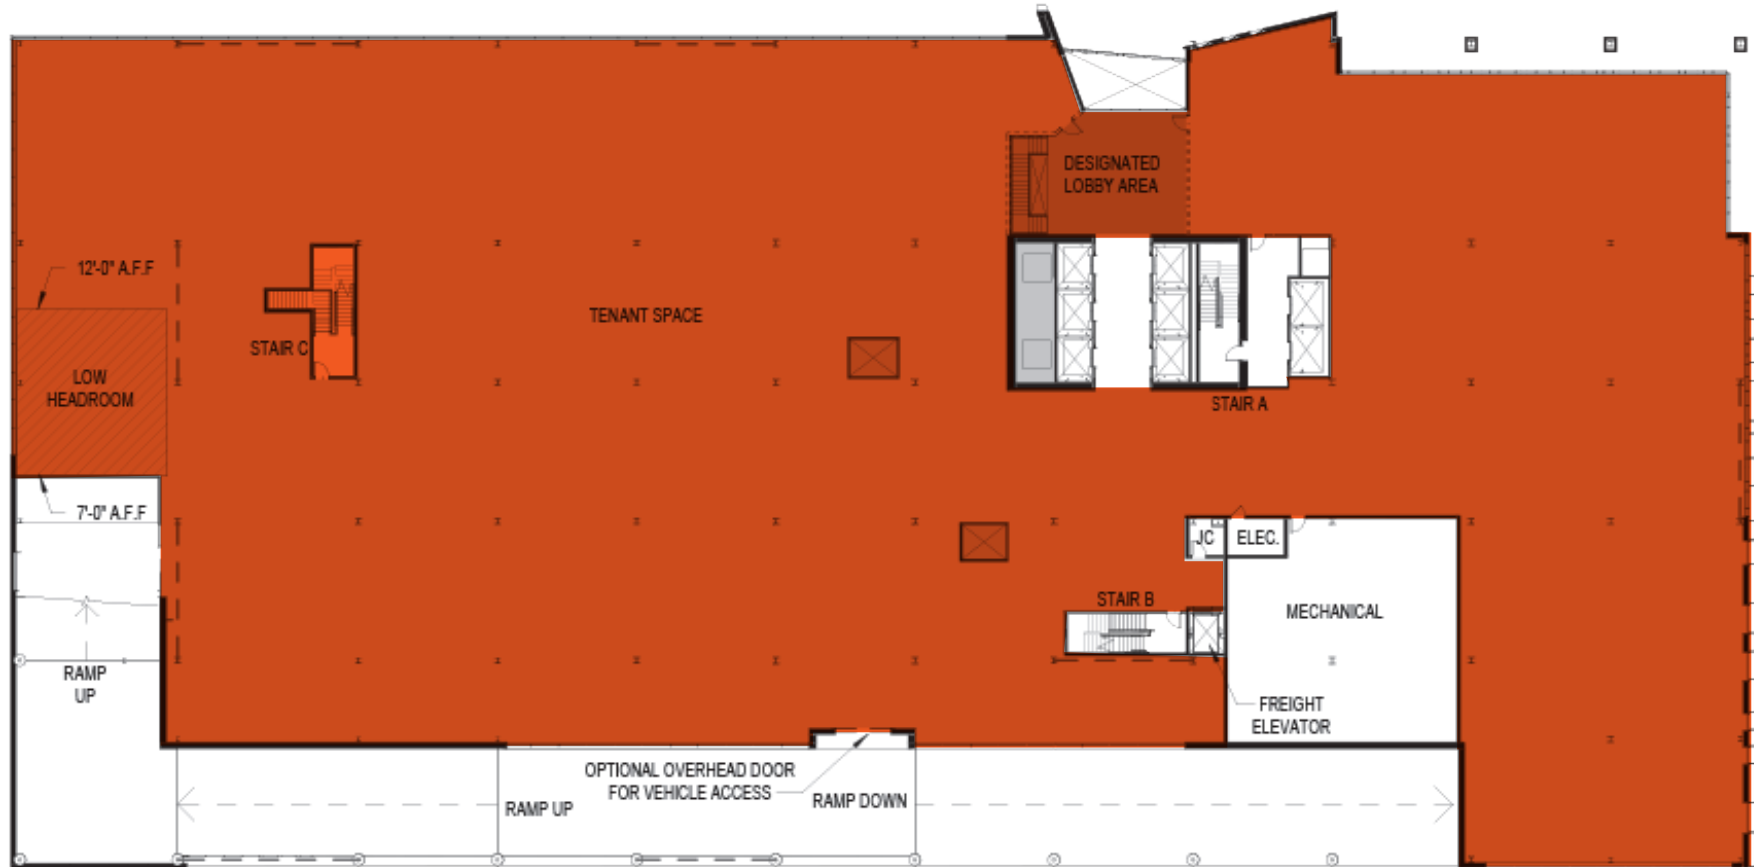

100 HOOD PARK DRIVE

2ND FLR – 54,000 SF | AVAILABLE TODAY

- LEGEND
- TENANT AREA
 - LAB MECHANICAL SHAFT
 - BRACE LOCATIONS

100 HOOD PARK DRIVE

1ST FLR – 30,000 SF | AVAILABLE TODAY